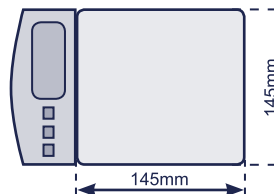

NUWWEIGH

KK Series

Electronic Precision Scales

features

- Tare and zero function via keyboard
- Auto zero tracking
- Large clear 15mm backlit LCD display
- Overload protection
- Units of weight in kg/g/lb/oz
- Battery operation 6 x AA size
- 12V power adaptor included
- Low battery indication
- Auto battery shutdown
- Auto backlit display
- Stainless steel weighing pan
- Model KK-200 includes breeze break

- **Consistent Accuracy**
- **Competitively Priced**
- **12 Months Guarantee**

specifications

MODEL	CAPACITY	RESOLUTION	DIAL SIZE
KK-5000	5000g	1g	145x145mm
KK-1500	1500g	0.1g	145x145mm
KK-200	200g	0.01g	115mm dia

Physical Dimensions (mm)

KK200 with breeze break

Distributed by: